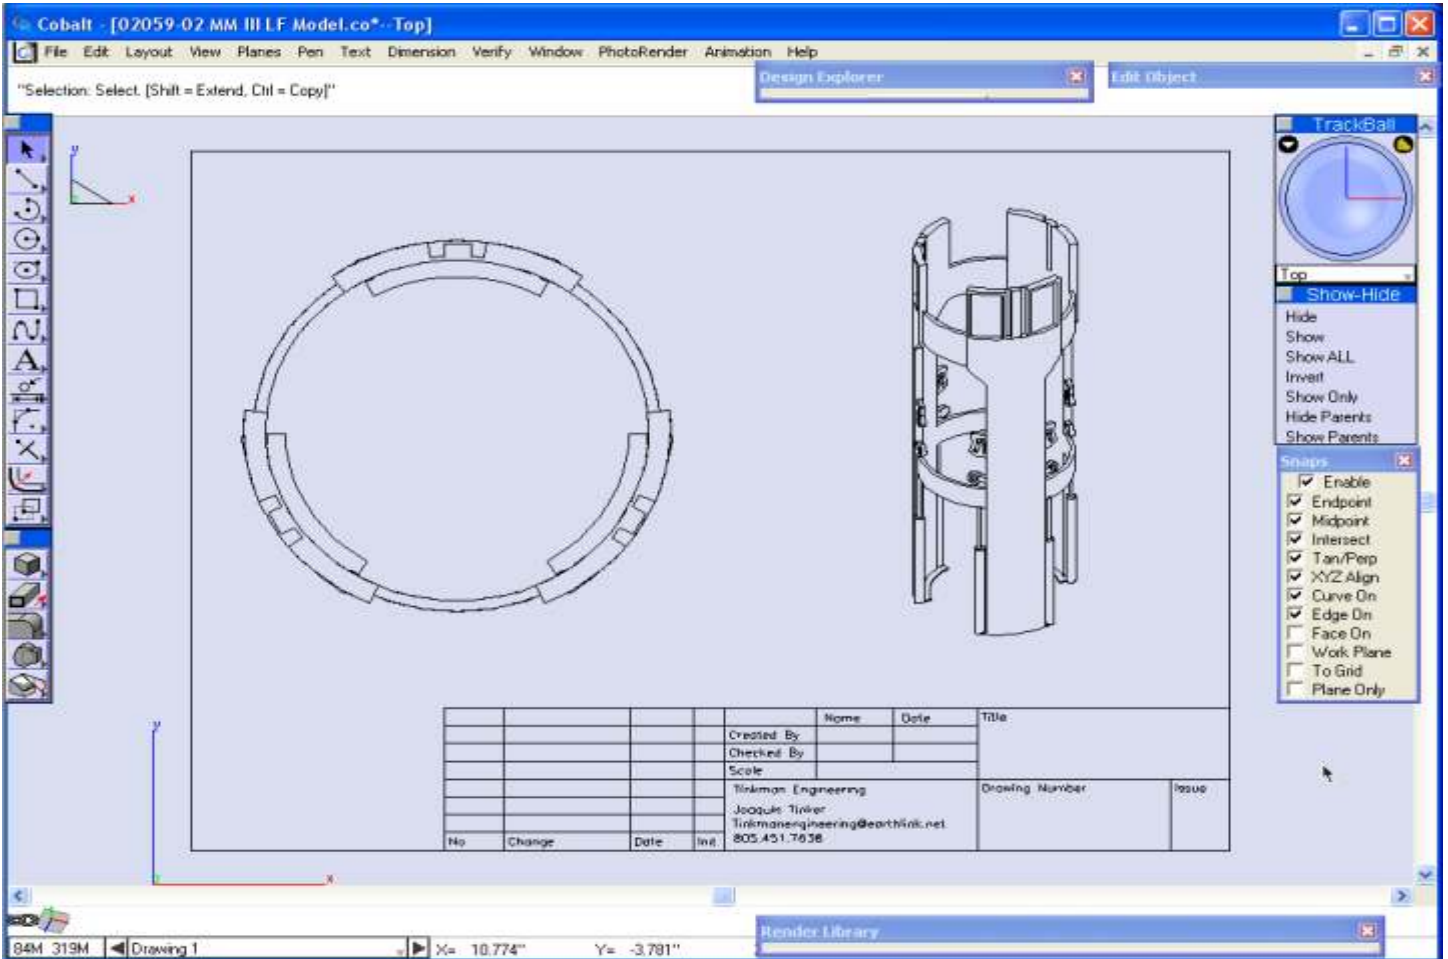

The logo for LINKMAN ENGINEERING features the word "LINKMAN" in a large, bold, orange, sans-serif font. Below it, the word "ENGINEERING" is written in a smaller, orange, sans-serif font. To the left of the text is a stylized orange graphic consisting of a vertical line, a horizontal line, and a diagonal line forming a corner shape.

**LINKMAN**  
**ENGINEERING**

Mill- 4 Axis

Choose Next Task  
For Help, press F1